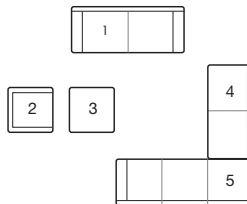

Chair
 164-005M-C/105-SC
 164-005T-C
 W39" D36" H38"

Armless Chair
 485-095M-C/195-SC
 485-095T-C
 W30" D36" H38"

Corner Sectional
 485-059M-CR/159-SC
 485-059T-CR
 W36" D36" H38"

Ottoman
 164-006M-O/106-SC
 164-006T-O
 W28" D25" H18"
Storage Ottoman
 164-007M-O/1067-SC
 164-007T-O
 W37" D25" H18"

1. 164-003 Sofa
 2. 164-005 Chair
 3. 164-006 Ottoman
 4. 485-091 Armless Loveseat
 5. 485-058R Return Sofa Right (Facing)

1. 485-059 Corner Sectional
 2. 485-095 Armless Chair
 3. 485-056L One Arm Loveseat Left (Facing)
 4. 485-094R One Arm Chaise Right (Facing)