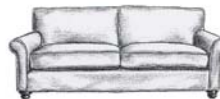

Mitchell Gold | UPHOLSTERED COLLECTIONS | CHLOE

CHLOE

There's a decidedly Old English feel to this new roll-arm upholstered sofa on turned wood feet. Chloe is a great size for mixing into a setting to create a more eclectic look--she feels especially fine paired with another club chair or a wing chair. And do try Chloe with her matching ottoman--the comfort is sublime. Chloe is available upholstered and slipcovered.

SOFA

style 320-003T-__
OA dims W82 D38 H33
COM 17
weight 160 lbs.
seat dims W68 D21 H20
arm height 25

CHAIR

style 320-005T-__
OA dims W37 D38 H33
COM 7
weight 60 lbs.
seat dims W23 D21 H20
arm height 25

OTTOMAN